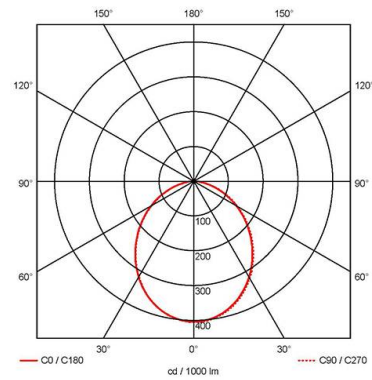

Galaxy

Galaxy CCT MultiLED Downlight DALI
Code: AGALED/DD3

ACCESSORIES

AGPL/DG1/W	Galaxy CCT Trim Bezel c/w Drop Glass 1
AGPL/DG3/W	Galaxy CCT Trim Bezel c/w Drop Glass 3